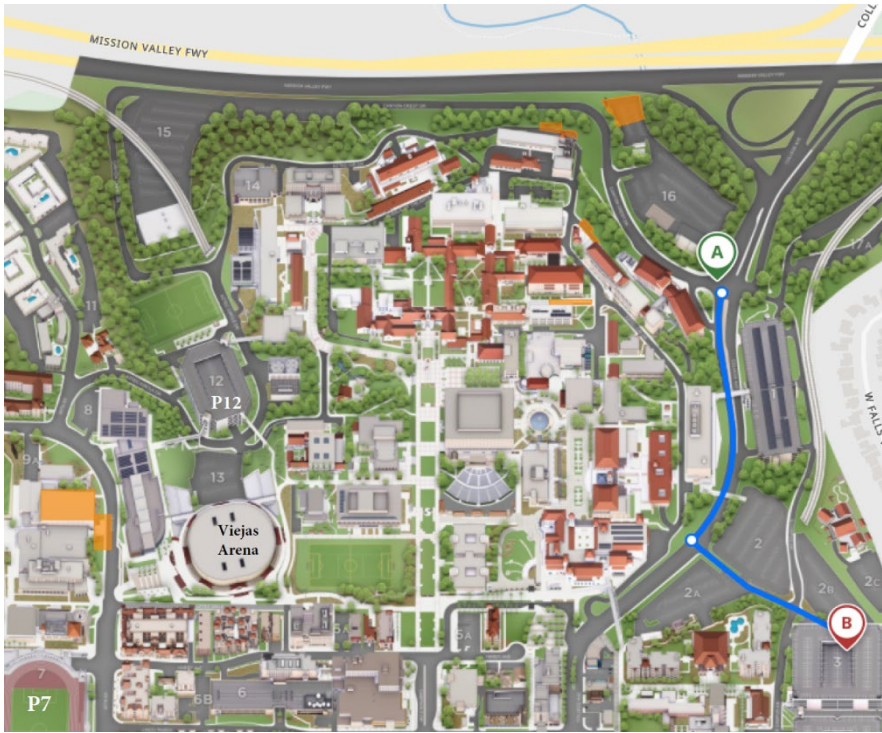

## Directions to Free Parking for Senior Design Day 2024

- **From the I-8:**
- Take I-8 to College Avenue (Exit 10) and head South towards SDSU.
- Continue South on College Avenue.
- Turn Left onto Zura Way. You will see Parking Structure 3, ahead to your right.
- Follow the signs to level 6 and the Free parking for Senior Design Day.

- ◆ Once parked, exit the parking structure and follow the pedestrian signs to the ground level of Viejas Arena located through P13. (15 min walk).

A walking map is provided below for your convenience.

**NOTE:** If you would like to try to find parking closer to the Arena, such as in P12 or P7, you will need to purchase a parking permit.

Do not park in a F/S or S/P space.

You can find a map to these parking locations here: